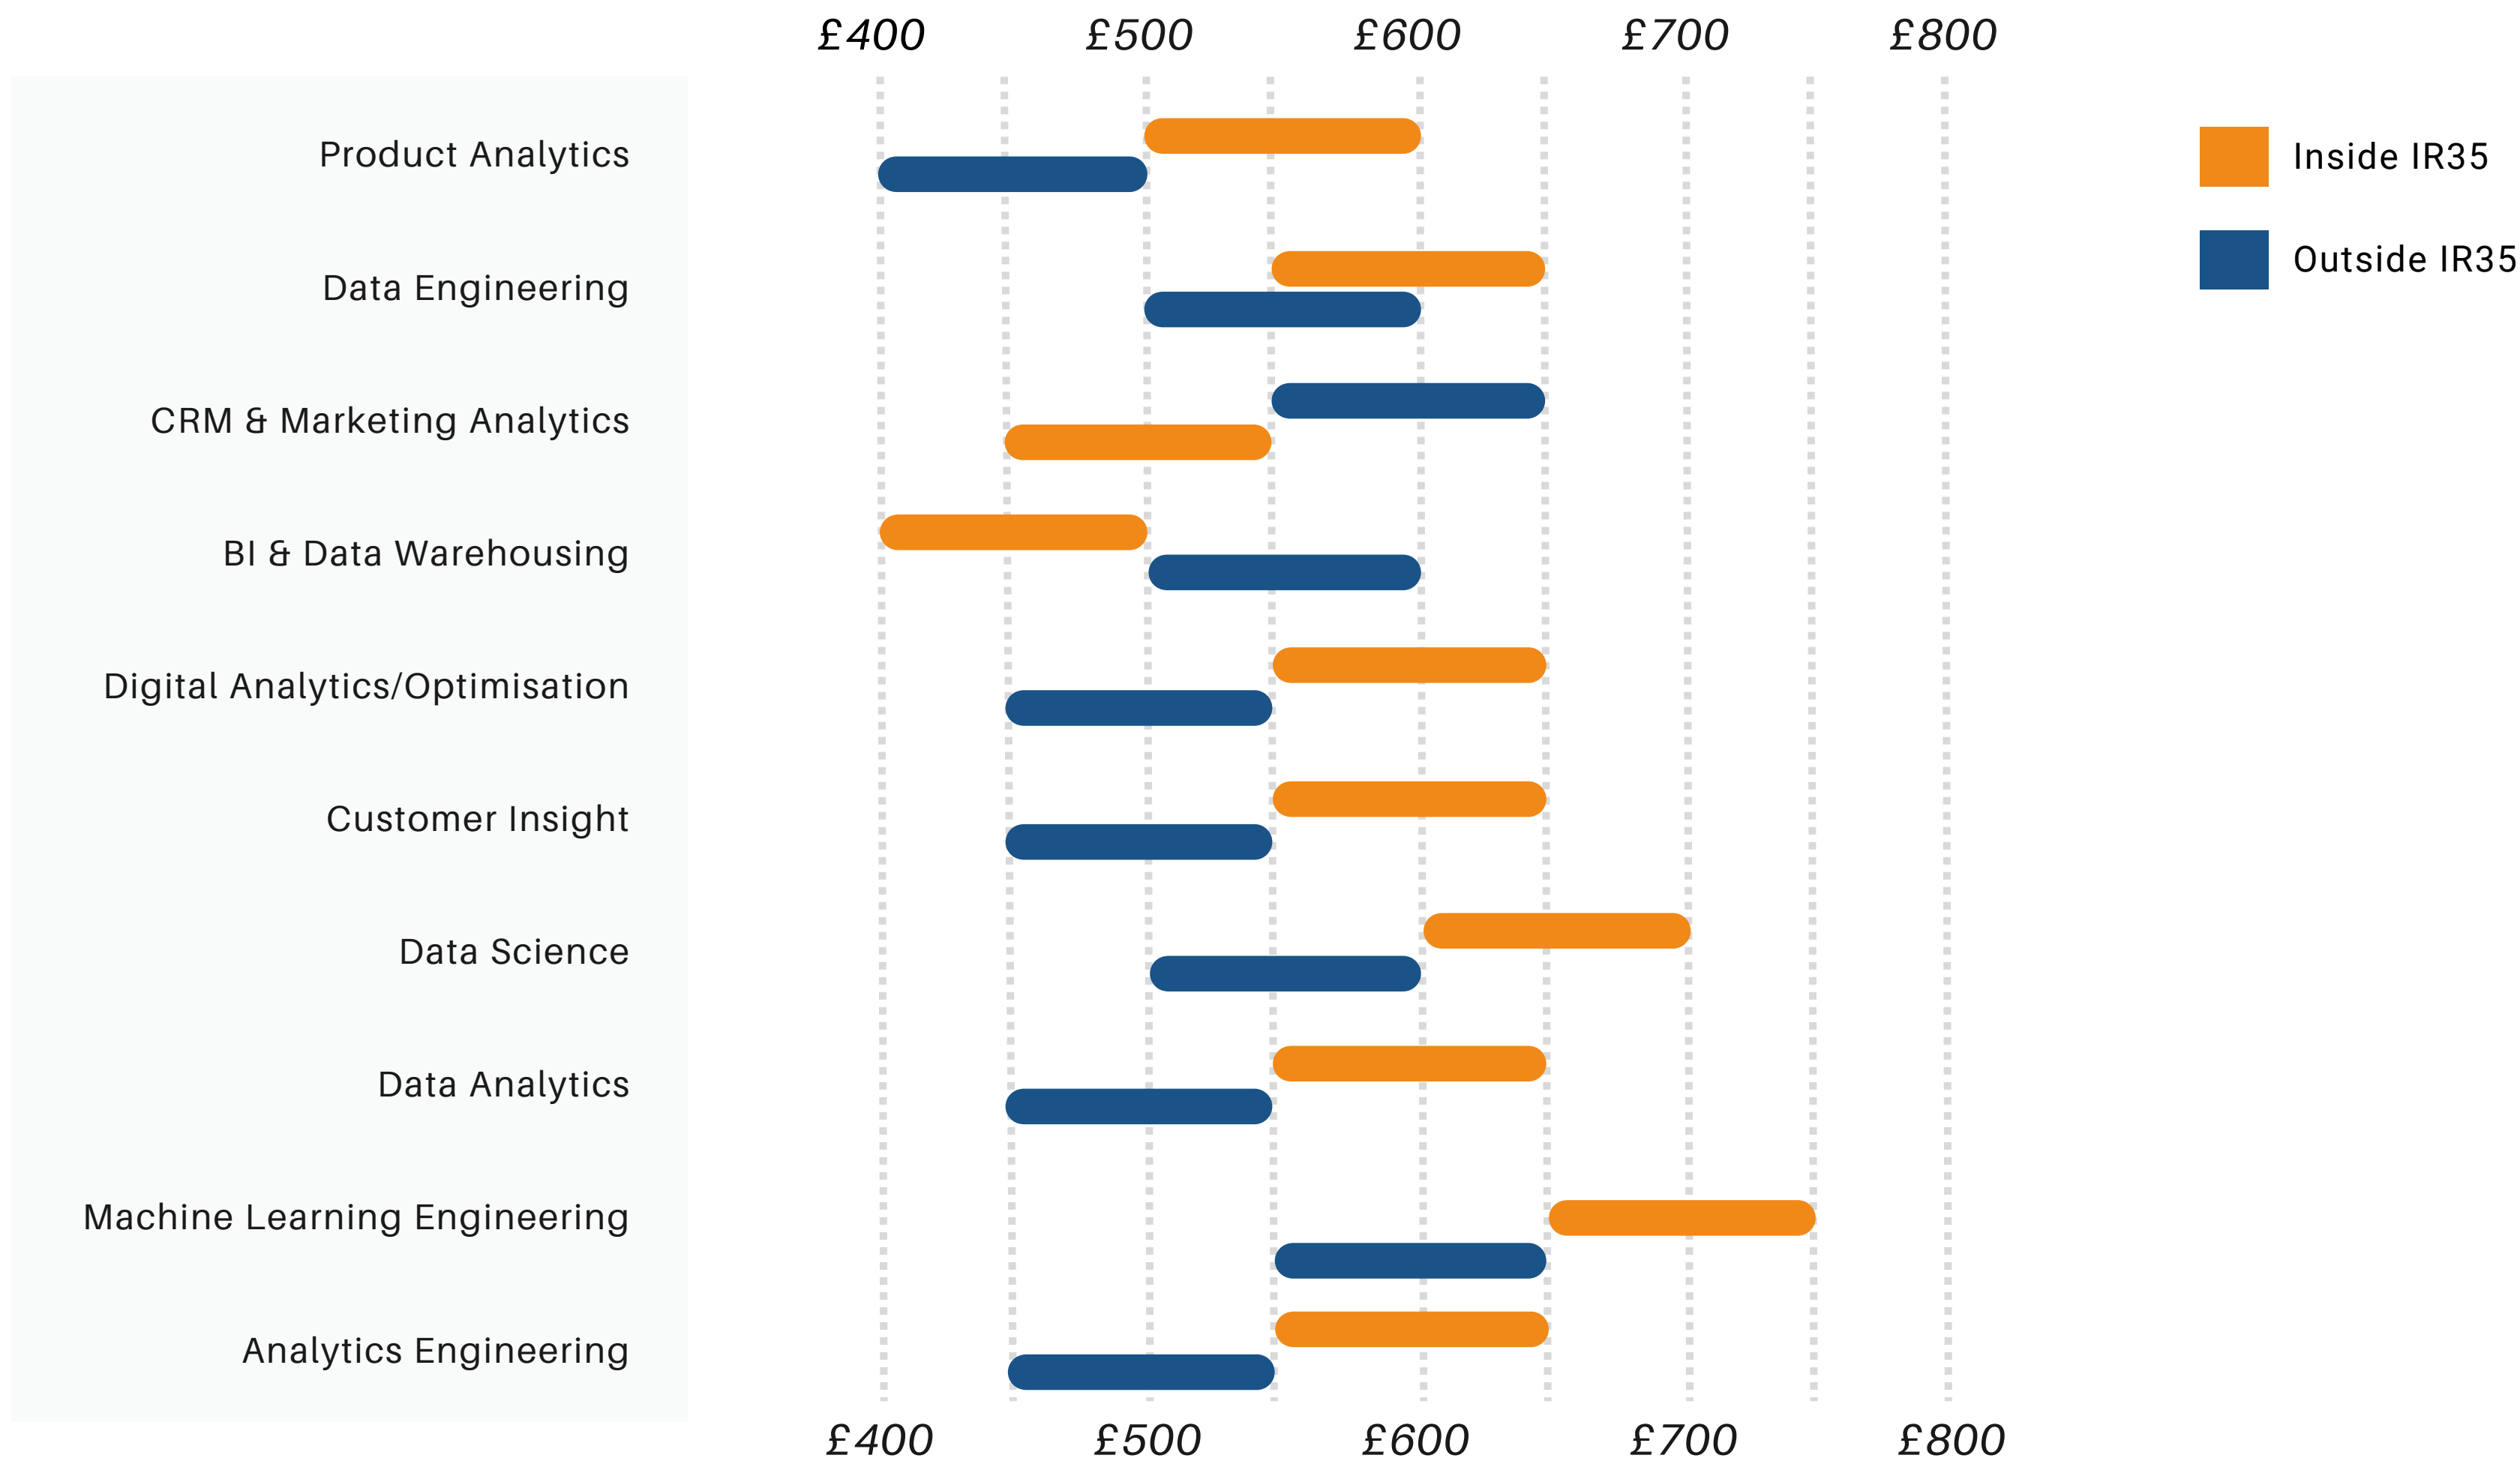

Technology, Change & Transformation

Salary Survey / May 23

t: 0207 3377 674

e: info@oakleaftct.com

w: oakleaftct.com

Data Analytics

Product

Software engineer