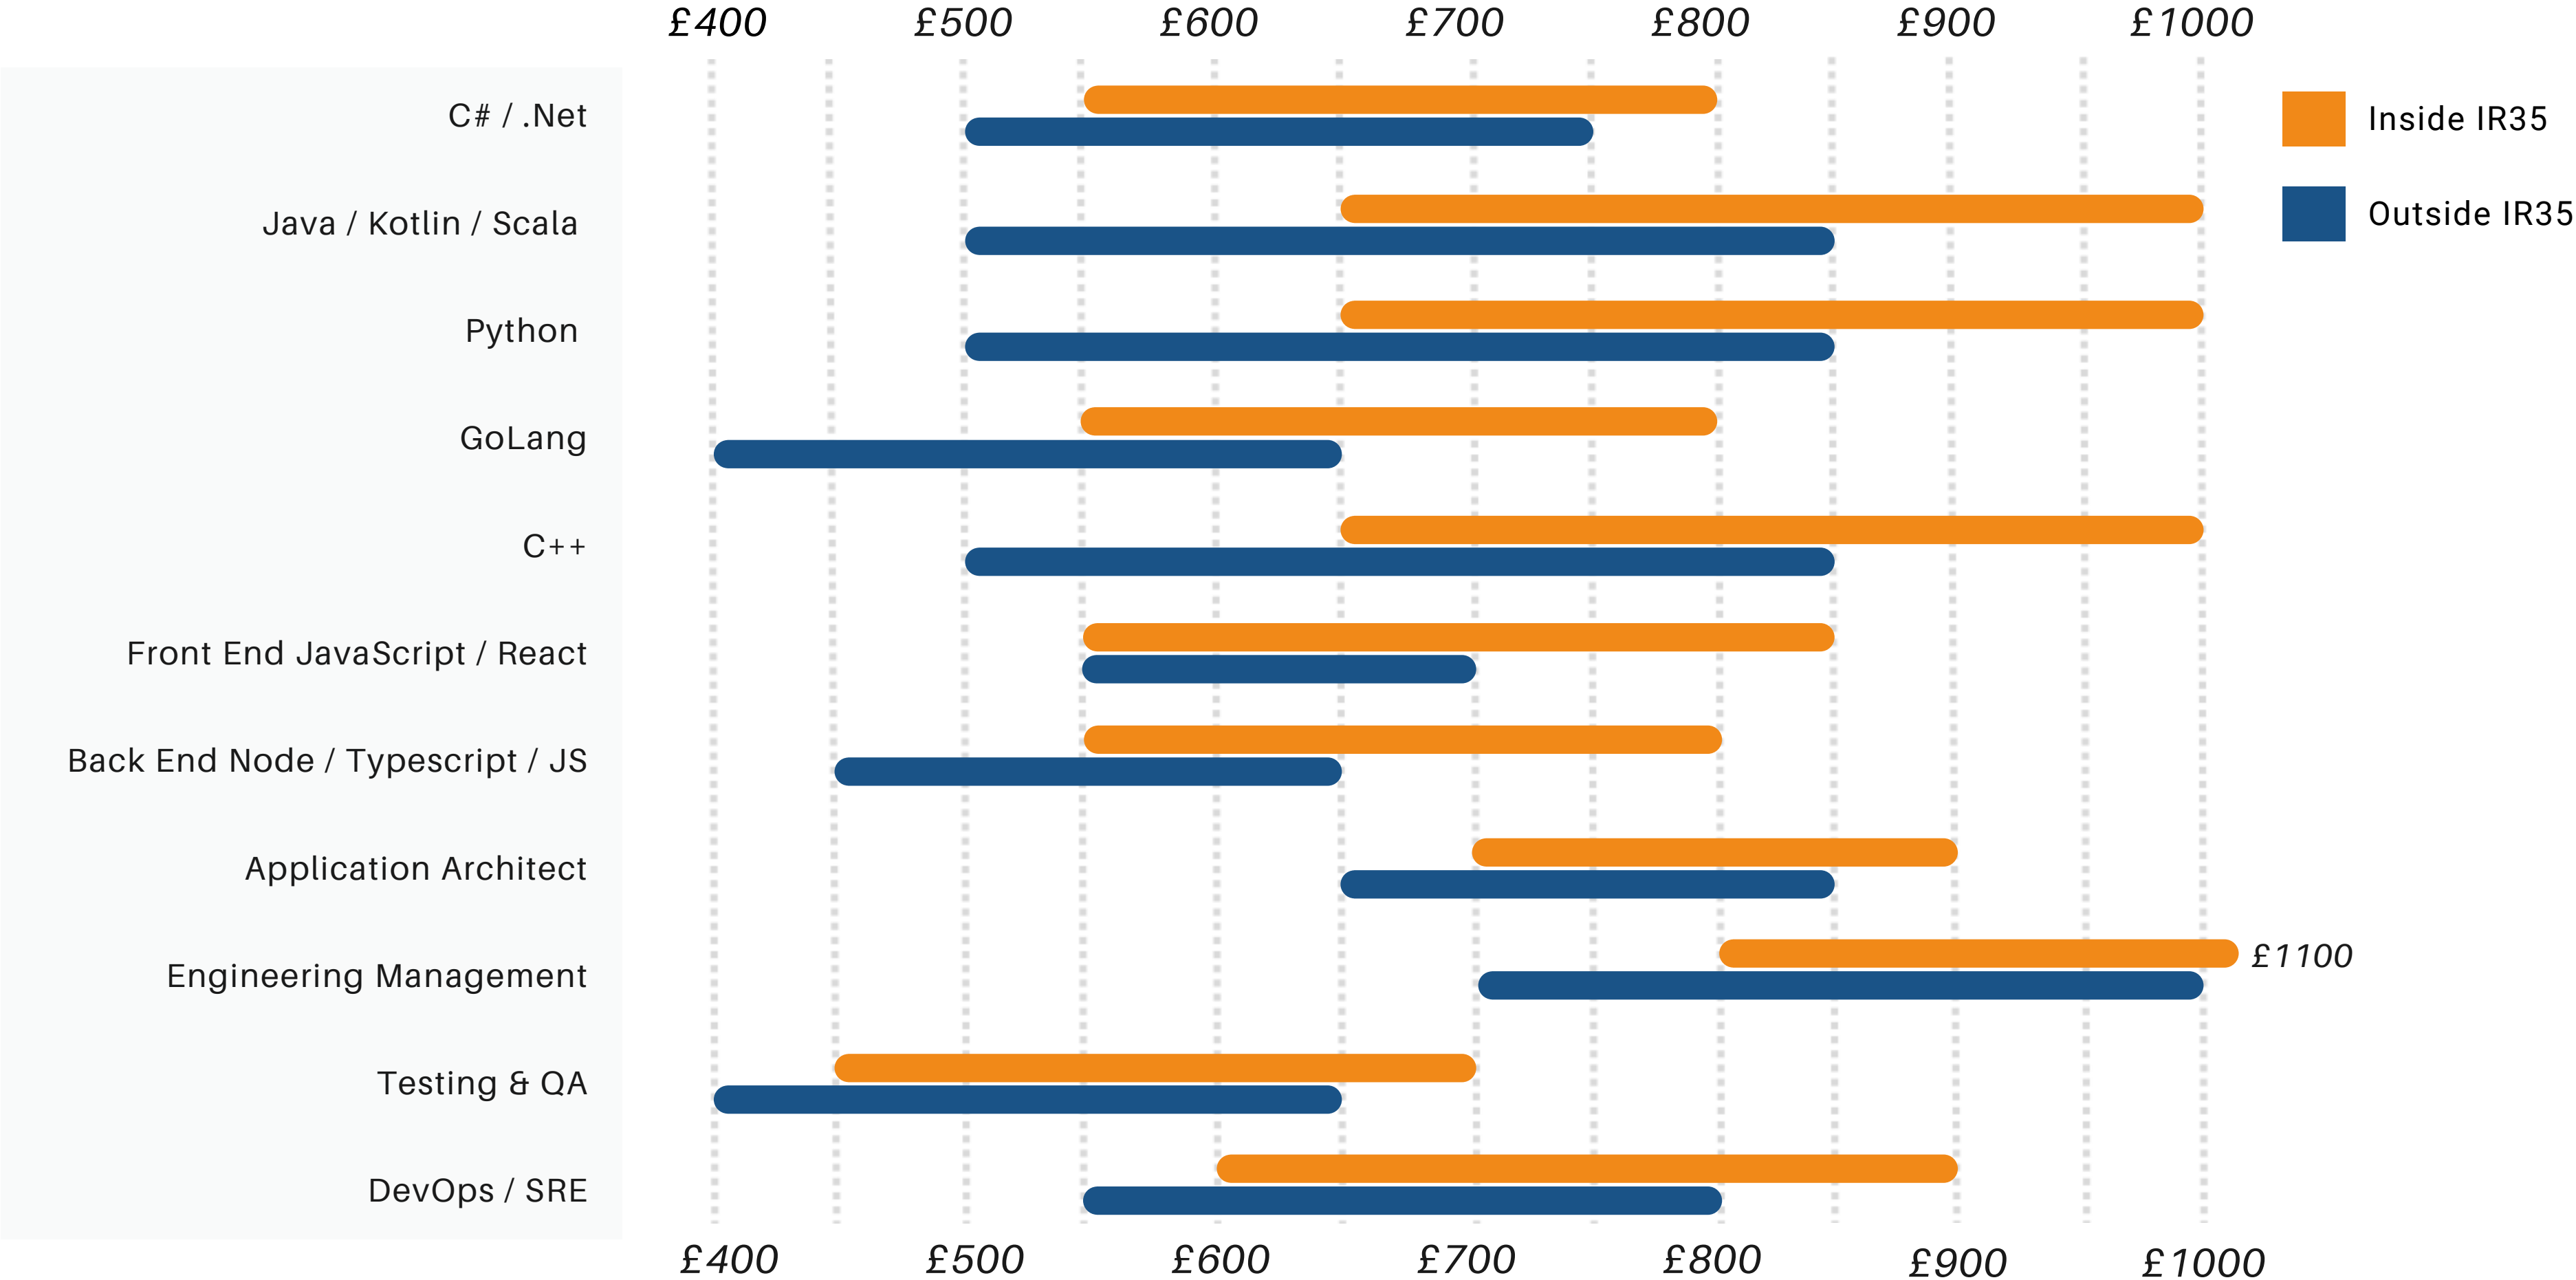

Technology, Change & Transformation

Salary Survey / May 23

t: 0207 3377 674

e: info@oakleaftct.com

w: oakleaftct.com

Data Analytics

Product

Software engineer